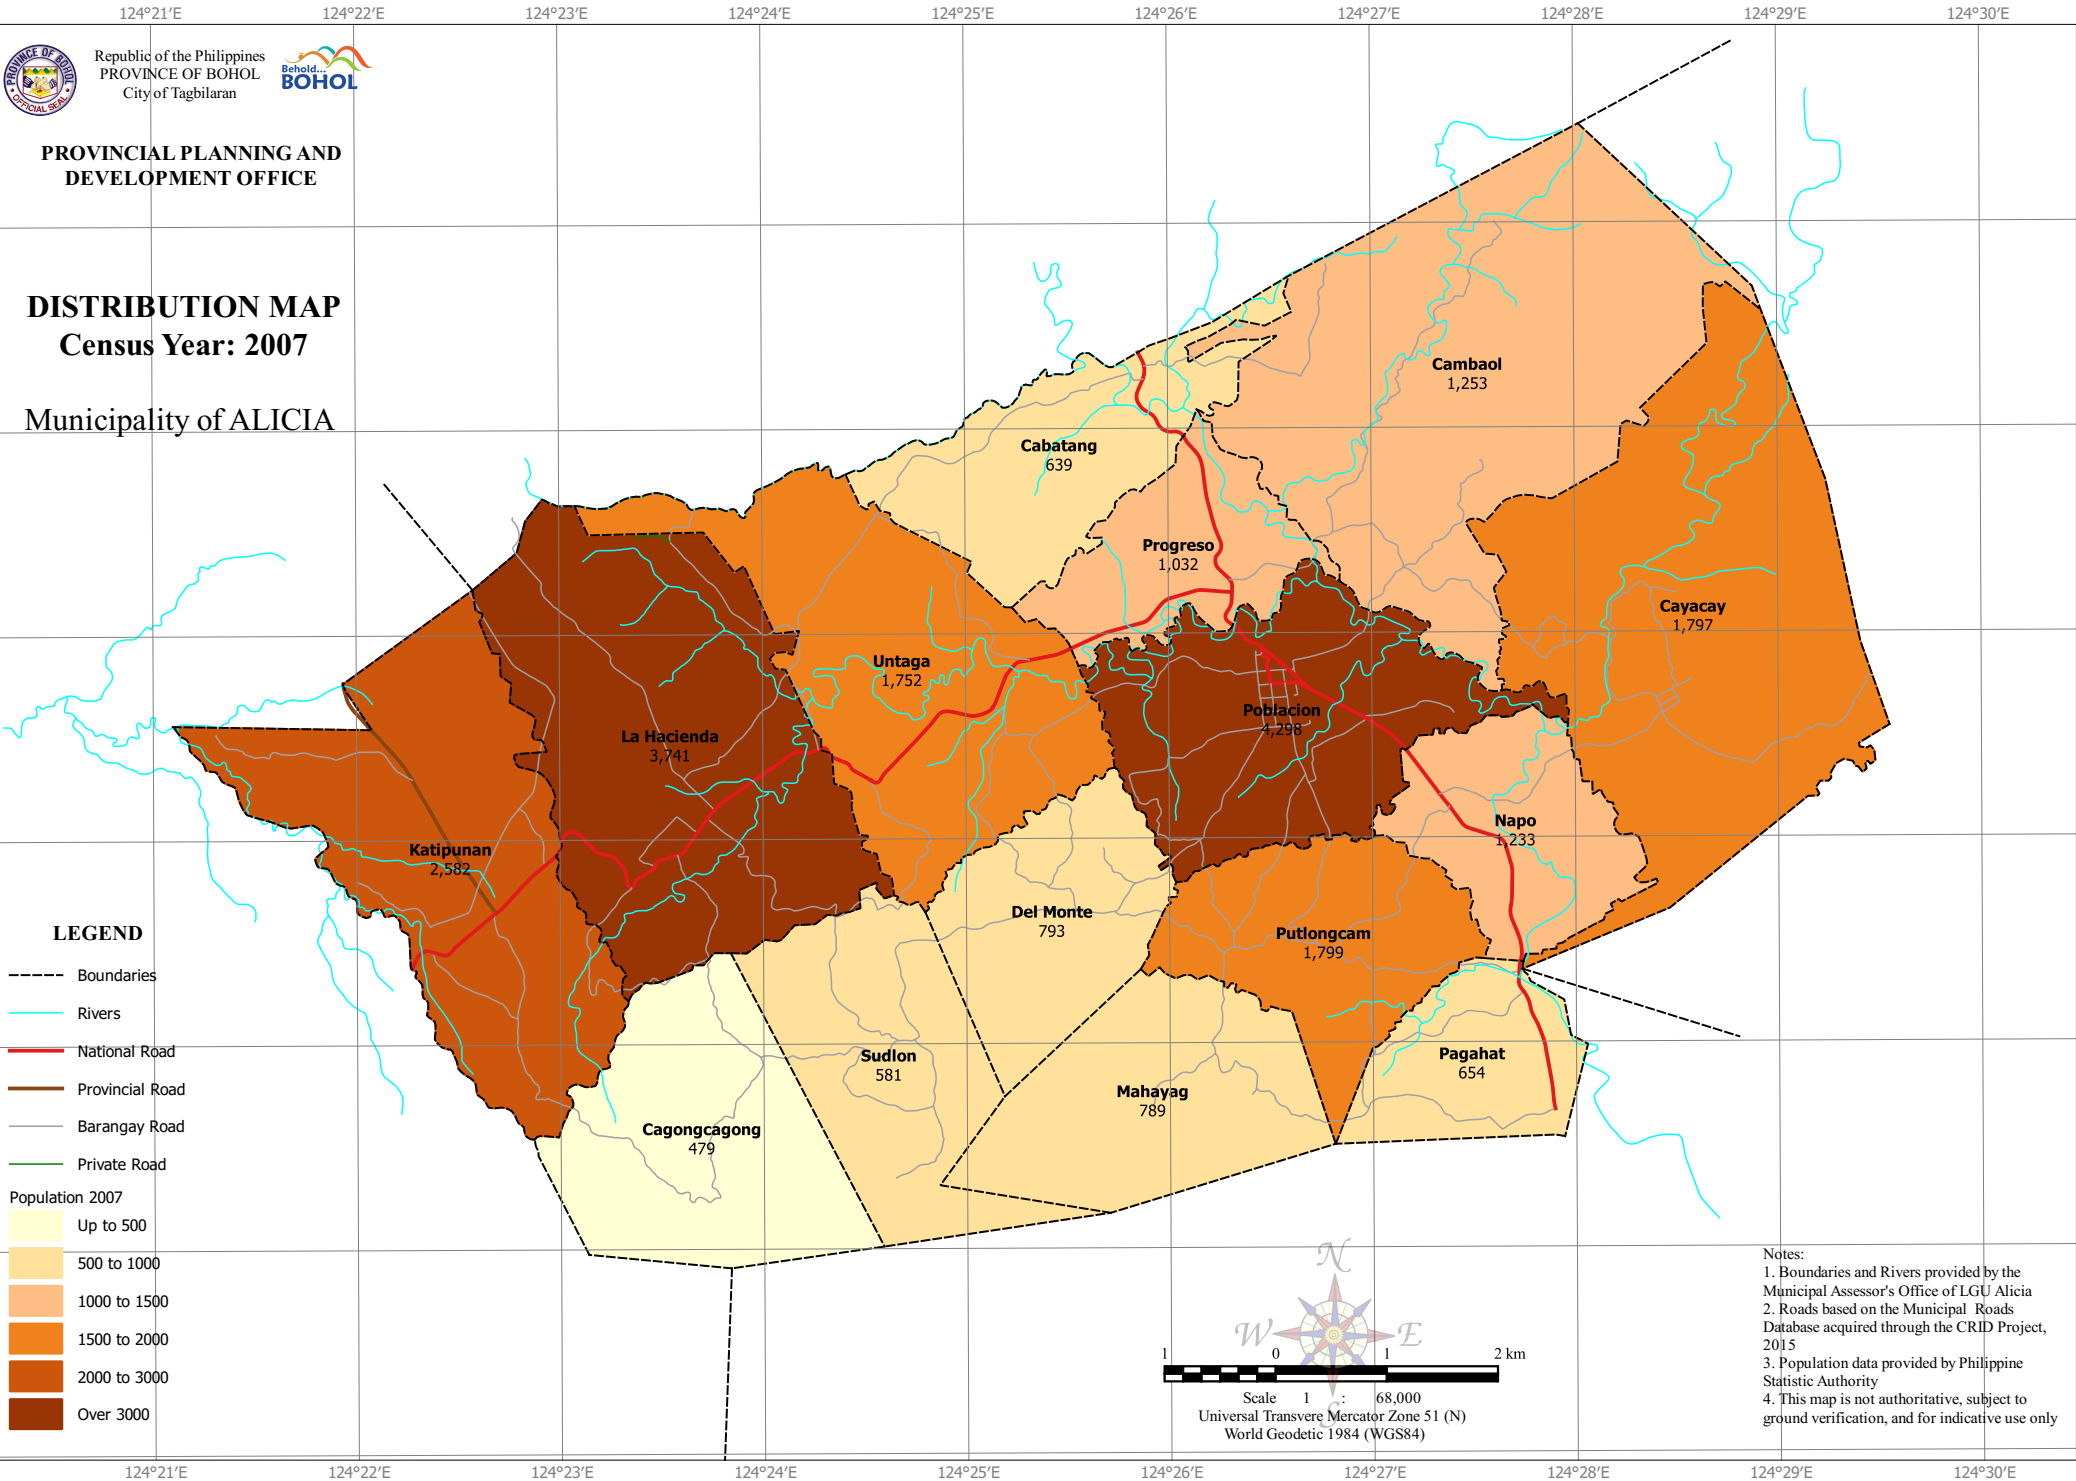

Republic of the Philippines  
 PROVINCE OF BOHOL  
 City of Tagbilaran

PROVINCIAL PLANNING AND  
 DEVELOPMENT OFFICE

**DISTRIBUTION MAP**  
**Census Year: 2007**

Municipality of ALICIA

**LEGEND**

- Boundaries
- Rivers
- National Road
- Provincial Road
- Barangay Road
- Private Road

- Population 2007
- Up to 500
  - 500 to 1000
  - 1000 to 1500
  - 1500 to 2000
  - 2000 to 3000
  - Over 3000

Notes:  
 1. Boundaries and Rivers provided by the Municipal Assessor's Office of LGU Alicia  
 2. Roads based on the Municipal Roads Database acquired through the CRID Project, 2015  
 3. Population data provided by Philippine Statistic Authority  
 4. This map is not authoritative, subject to ground verification, and for indicative use only